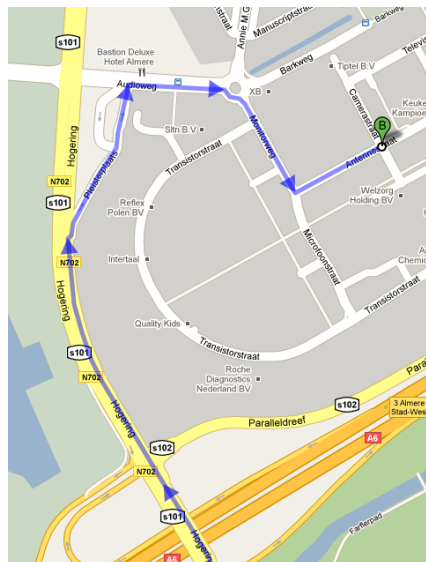

From Hilversum

Follow exit Knooppunt Eemnes and join the traffic at the A1/E231 towards Hilversum-Noord/Amsterdam. Take exit Knooppunt Muiderberg and join the traffic at the A towards Almere/Lelystad. Take Exit 3 Almere Stad West/S101. Take an easy curve left at Hogering/Hogeringstaverne/N702/S101 and go straight ahead. Take an easy curve right at Pleisterplein. Follow the first exit right to the Audioweg. Take the first exit on the right of the roundabout to the monitorweg. Turn left at the Antennestraat. Then take the first exit right to the Camerastraat. Turn left.

By public transport

Take bus 160 Nijkerk GLD from Almere Centraal Station and stop off at Passage Almere. From Passage Almere you take bus 152 to Gooische Westkant. After a 4 minutes walk you will arrive at our office.

Or: take the sprinter from Almere Centraal Station to Muziekwijk Almere. At Station Muziekwijk Almere you take bus 4 to Gooische Westkant. After a 4 minutes walk you will arrive at our office.

Navigation system

If you use a navigation system, please enter the following address as destination: Camerastraat 21, Almere. This will lead you directly to our office.